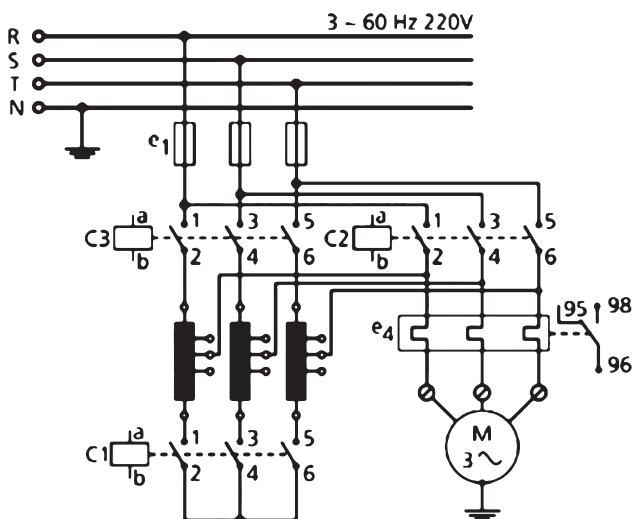

ABNT NBR IEC 60529

Codificação:

TMXPAC78-aaa

aaa = Montagem em função da potência e tensão

PARTIDA COMPENSADORA Ex db tb - TMXPAC78

PARTIDA COMPENSADORA - TMXPAC78											
CÓDIGO	INVÓLUCRO	POTÊNCIA CV/kW			AJUSTE DO RELE DE SOBRECARGA (A)	D.J. GERAL (A)	CONTADOR			AUTOTRANSFORMADOR (CV)	ENTRADAS B-I-H (NPT/BSP)
		220Vca	380Vca	440Vca			K1	K2	K3		
TMXPAC78-100	TMX-80GR	---	---	15,0/ 11,0	15,0 - 23,0	20	25	18	9	15	1.1/4"
TMXPAC78-110		---	15,0/ 11,0	---	22,0 - 32	25	25	18	9		
TMXPAC78-120		---	---	20,0/ 15,0	22,0 - 32	32	32	18	9		
TMXPAC78-130		---	20,0/ 15,0	---	25,0 - 40,0	32	32	25	9		
TMXPAC78-140		15,0/ 11,0	---	25,0/ 18,5	25,0 - 40,0	40	40	25	9		
TMXPAC78-150		---	25,0/ 18,5	30,0/ 22,0	32,0 - 50,0	40	40	25	9		
TMXPAC78-160		---	30,0/ 22,0	40,0/ 30,0	40,0 - 57,0	50	50	32	12		
TMXPAC78-170		20,0/ 15,0	---	---	40,0 - 57,0	65	65	40	18		
TMXPAC78-180		---	40,0/ 30,0	50,0/ 37,0	57,0 - 70,0	65	65	40	18		
TMXPAC78-190		25,0/ 18,5	---	---	57,0 - 70,0	65	65	50	18		
TMXPAC78-200	30,0/ 22,0	50,0/ 37,0	50,0/ 45,0	63,0 - 80,0	80	80	50	18	40	1.1/2"	
TMXPAC78-210	---	60,0/ 45,0	75,0/ 55,0	75,0 - 97,0	95	95	65	25			
TMXPAC78-220	TMX-110GR	40,0/ 30,0	75,0/ 55,0	---	90,0 - 112,0	105	105	65	25	50	2.1/2"
TMXPAC78-230		50,0/ 37,0	---	---	100,0 - 150,0	150	150	80	32		