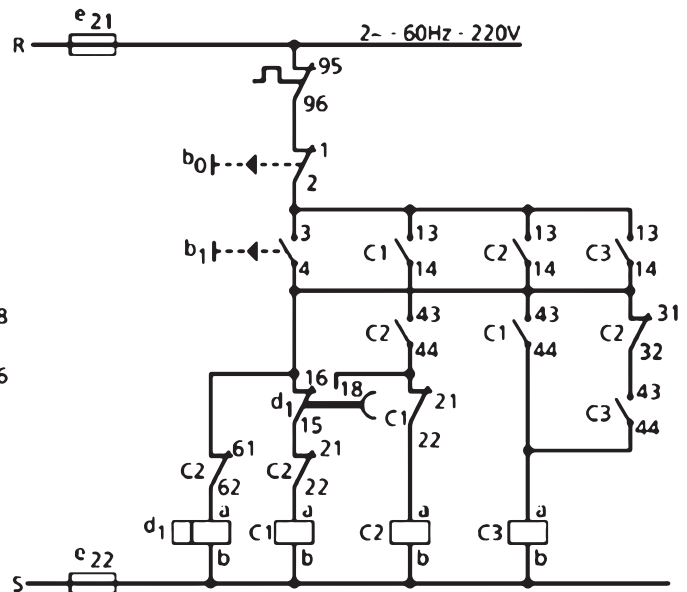

(b)

Direito reservado a Telbra de mudar a qualquer momento as informações dos produtos, bem como acrescentar e/ou retirar produtos de linha.